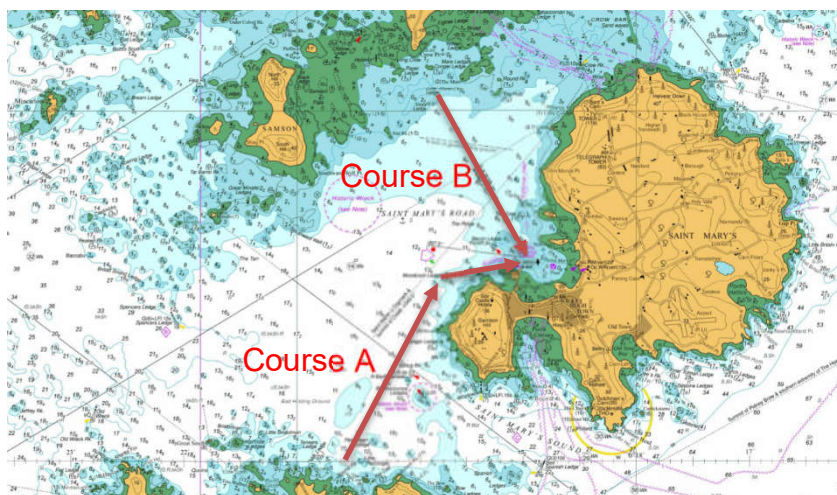

**Valid 28<sup>th</sup>-30<sup>th</sup> April**

**Gig Racing Event**  
**(World Pilot Gig Championship Weekend)**

Mariners are advised that between the following dates and times, Gig racing will take place within St Mary's Roads, as can be seen below, finishing at the Harbour entrance:

Friday 27 <sup>th</sup> April	1700-2100	Course A
Saturday 28 <sup>th</sup> April	1300-1900	Course B
Sunday 29 <sup>th</sup> April	1000-1700	Course B

Please be aware of a significant increase in small vessel movements within St Mary's Roads during these times. Please give all Gigs a wide berth.