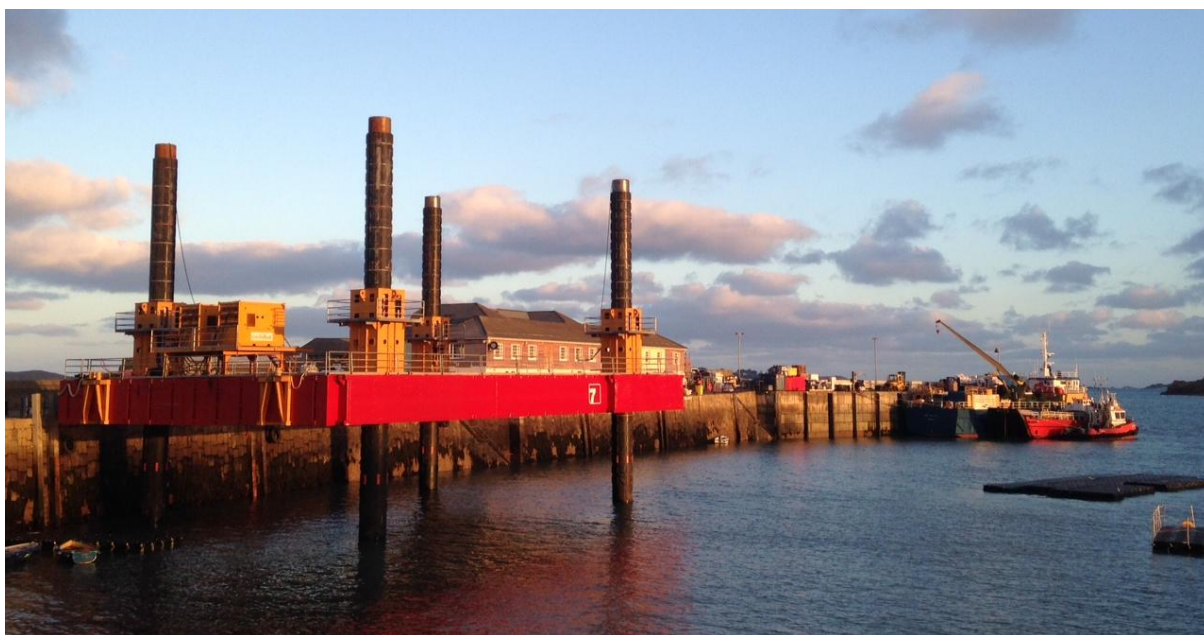

DUCHY *of* CORNWALL  
HARBOUR OFFICE ST MARY'S ISLES OF SCILLY TR21 0HU  
Telephone: (01720) 422768 Email [hm@stmarys-harbour.co.uk](mailto:hm@stmarys-harbour.co.uk)  
Harbour Master: Dale Clark

**LNTM No. 10/15**  
**ST. MARY'S HARBOUR**  
**LOCAL NOTICES TO MARINERS**  
**JACK UP BARGE PLACEMENT**

Valid from: 25th February 2015  
Valid until: n/a

Mariners are advised that the jack up barge 'Seahorse' (pictured) is currently in position in the inner berths of the Harbour. The barge is jacked up above the HW level and is not made fast to the quay in any way.