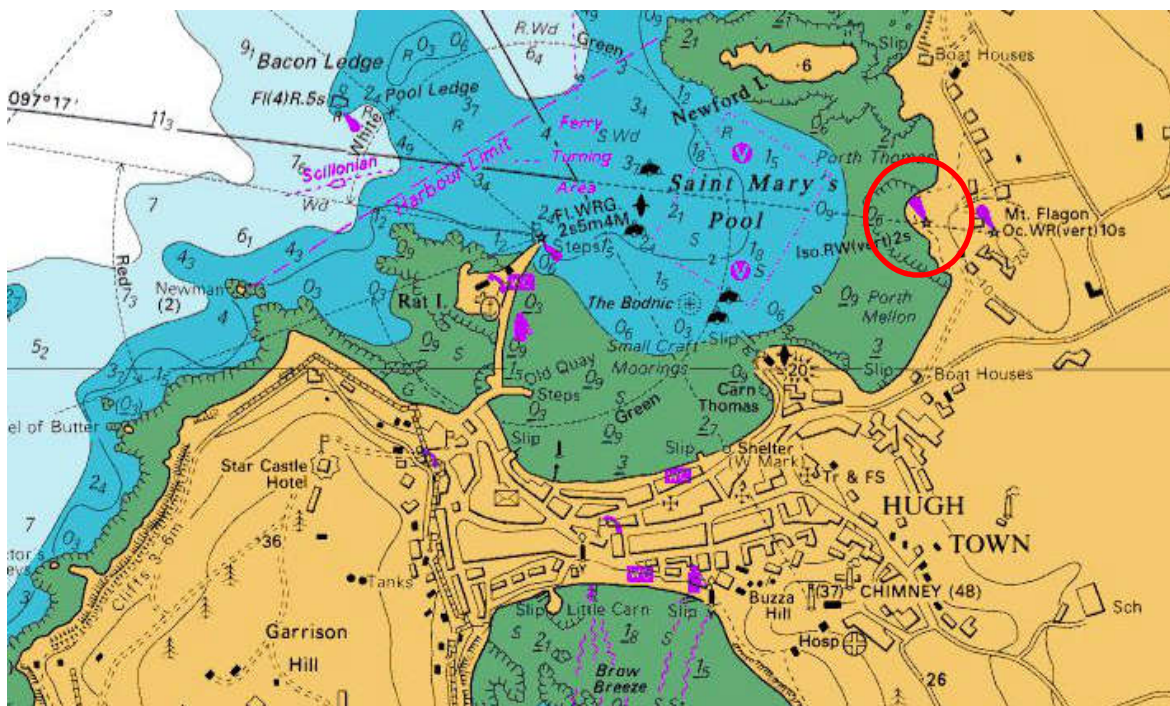

St Mary's Harbour Leading Lights

VALID FROM: 7th July 2016

Mariners are advised that the lower (front) set of leading lights as circled below, are currently inoperative. Repairs are underway.

LNtM in force: 2/16, 5/16, 6/16, 8/16,