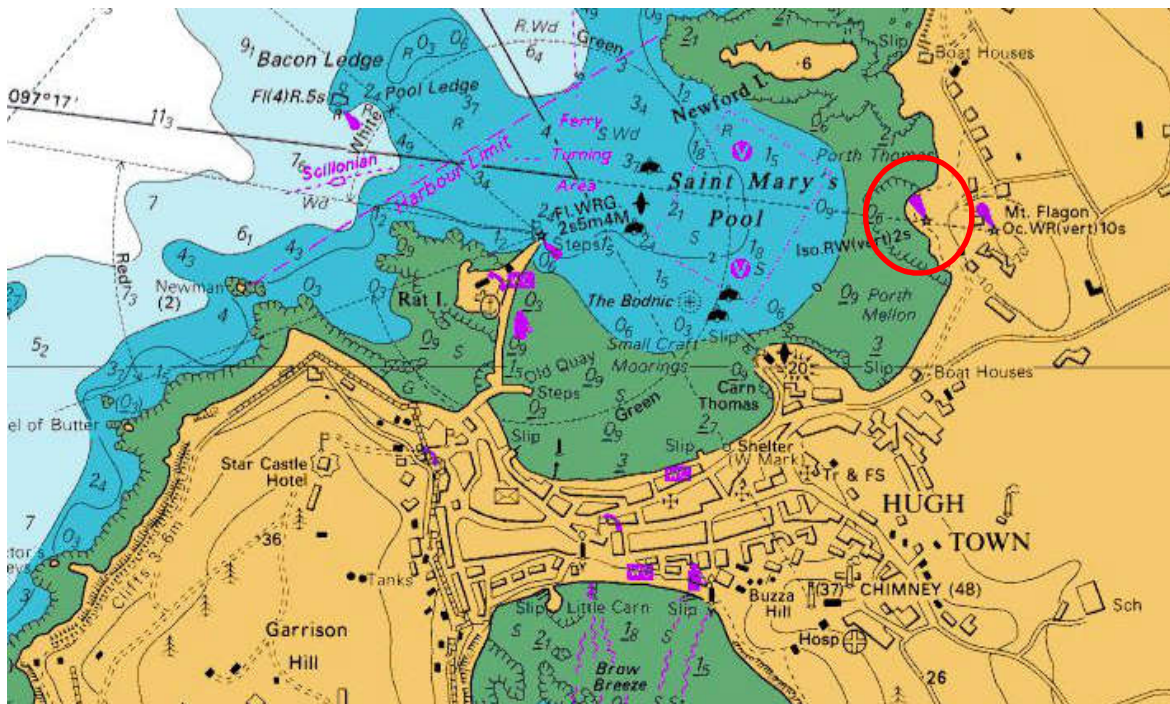

St Mary's Harbour Leading Lights

VALID FROM: 7th July 2016

Mariners are advised that the lower (front) set of leading lights as circled below, are currently inoperative. Repairs are underway.

LNtM in force: 2/16, 5/16, 6/16, 8/16,