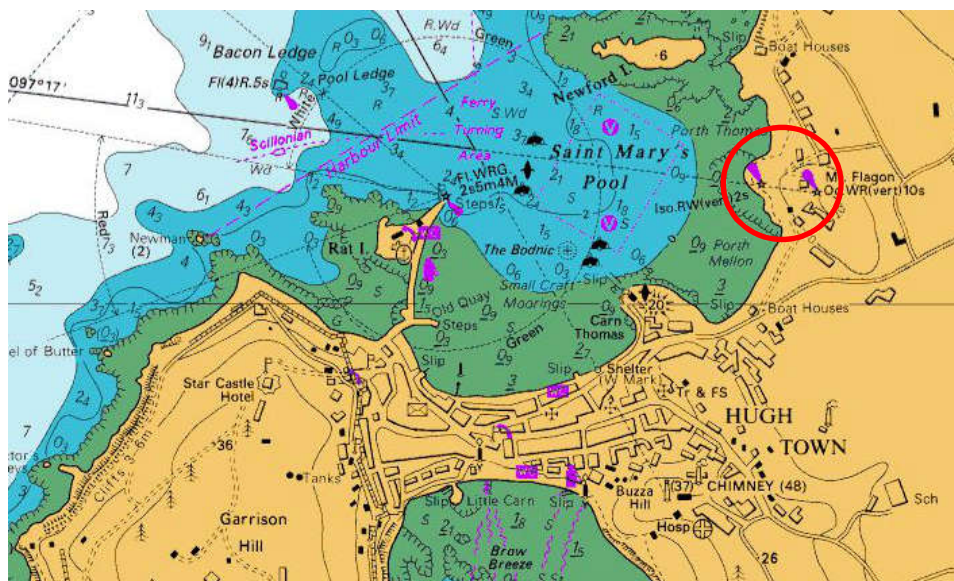

DUCHY of CORNWALL
HARBOUR OFFICE ST MARY'S ISLES OF SCILLY TR21 0HU

Telephone: (01720) 422768 Email hm@stmarys-harbour.co.uk

Harbour Master: Dale Clark

LNtM No. 24/16
Leading Light Replacement

Valid From: 3rd November 2016

Mariners are advised that works to replace both sets of leading lights (Oc.WR(vert)10s) in the positions shown below will take place from 3rd November for a number of days.
During the project there will be no lights showing in these areas.

Leading lights in positions:

Top set 49°55'07.23N 006°18'30.05W
Bottom Set 49°55'06.80N 006°18'22.93W

As the project is now underway please cancel LNtM 16/16

LNtMs in force: 5/16, 08/16, 15/16 & 22/16

All LNtMs are available online at www.stmarys-harbour.co.uk

Dale Clark,
Harbour Master,
St Mary's Harbour,
Isles of Scilly